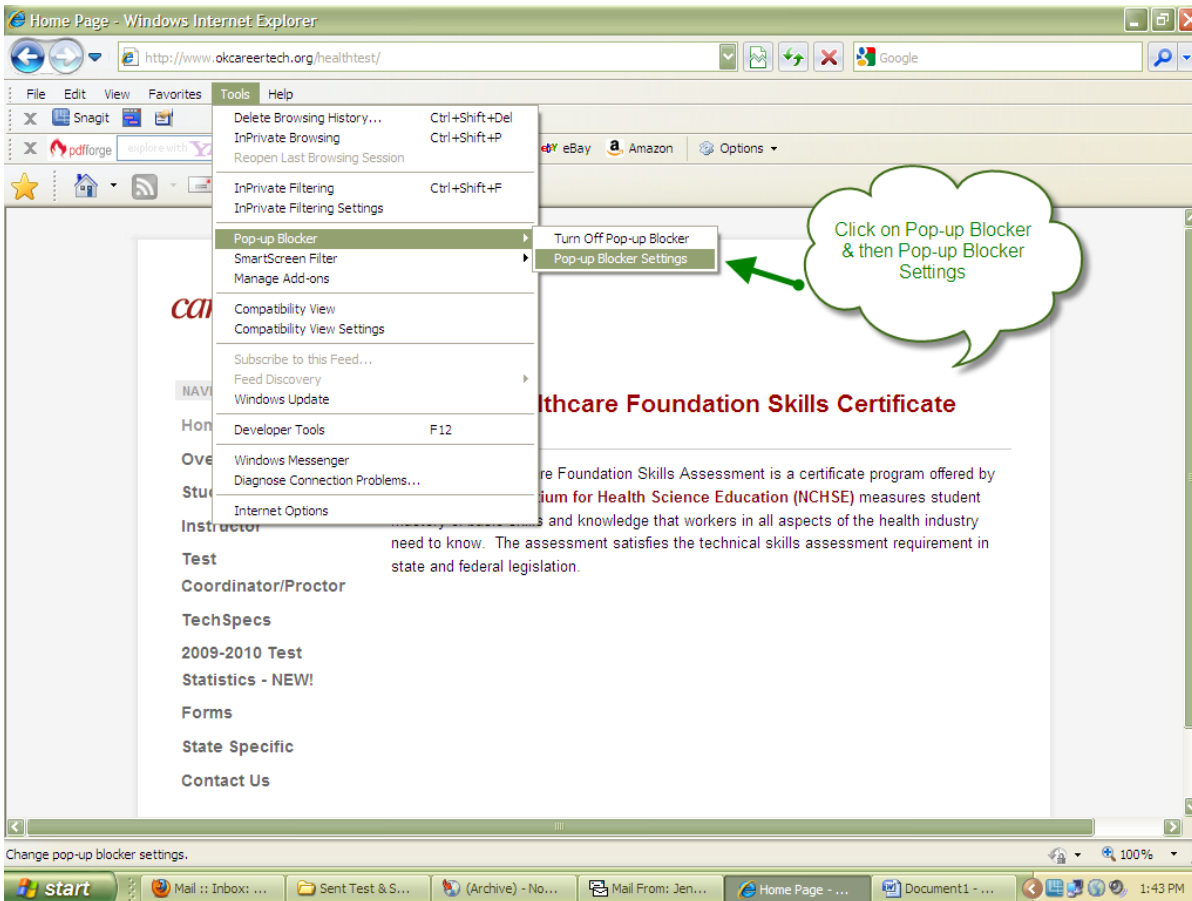

Settings for Internet Explore Pop-Up Blocker

1. Open up **Internet Explorer**
2. Click on **Tools**

3. Click on **Pop-Up Blocker** & then **Pop-Up Blocker Settings**

4. In the box, type in <http://hosting.questionmark.com> and Click on **Add**

5. Click on **Close** to exit