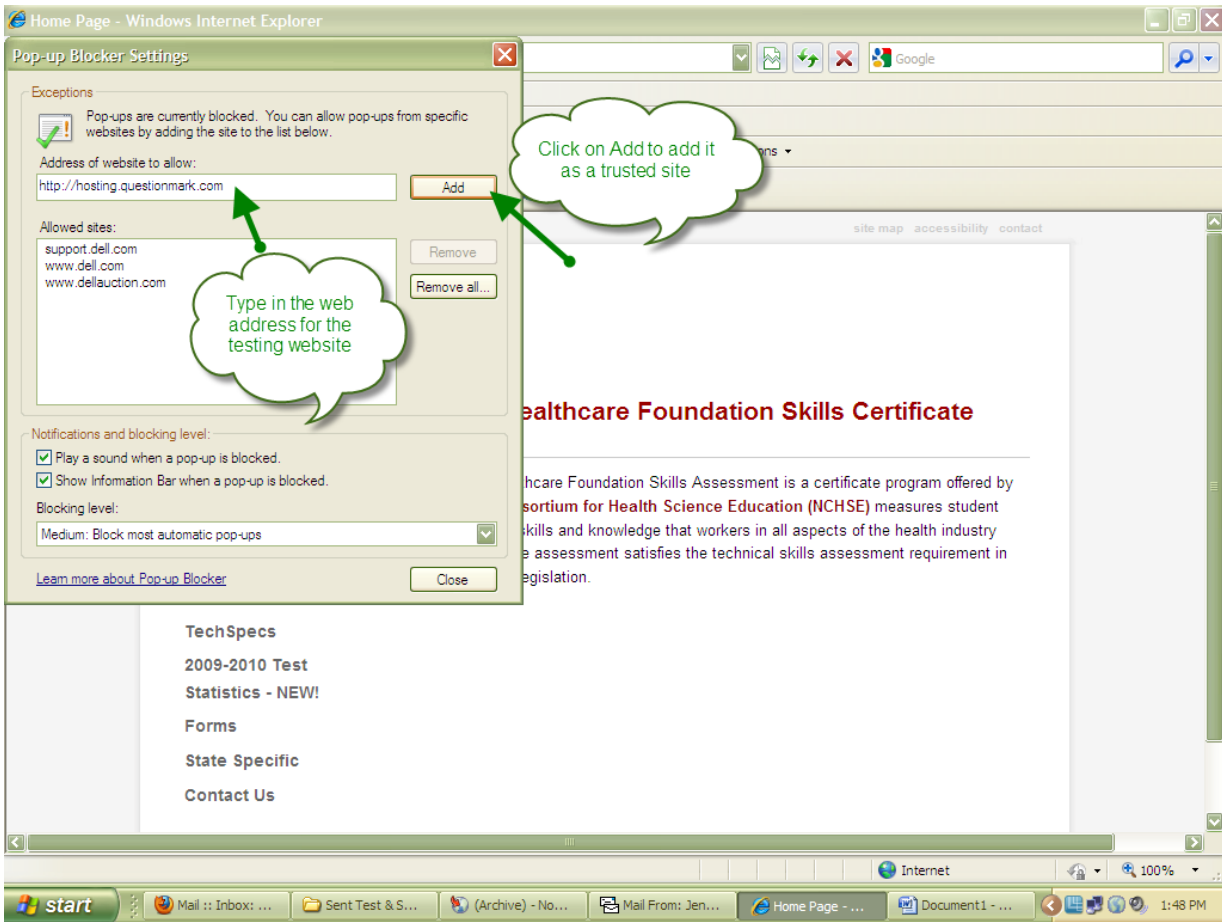

Settings for Internet Explore Pop-Up Blocker

1. Open up **Internet Explorer**
2. Click on **Tools**

3. Click on **Pop-Up Blocker** & then **Pop-Up Blocker Settings**

4. In the box, type in <http://hosting.questionmark.com> and Click on **Add**

5. Click on **Close** to exit