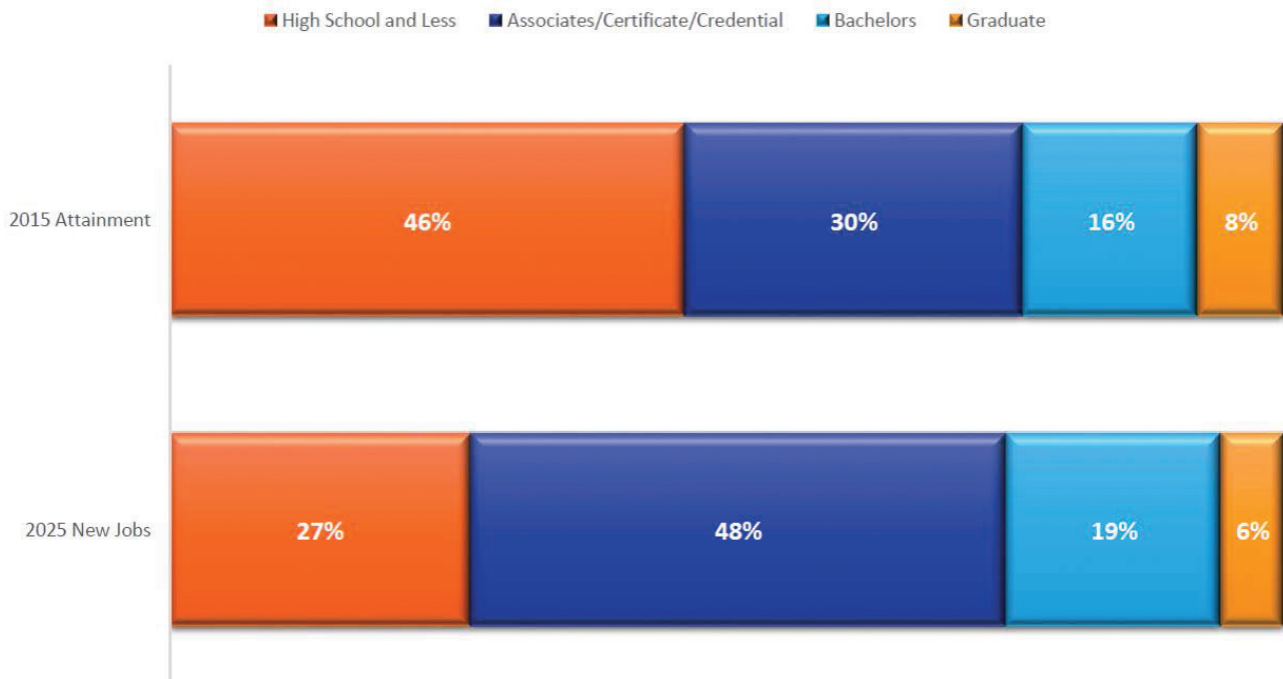

Introduction

Oklahoma has 1,670,046 jobs by industry, and the number is projected to grow 7.8 percent to 1,946,040 by 2025. This aggressive growth projection reinforces the need for all Oklahomans to have the skills and knowledge necessary to be productively engaged in the workplace. The Oklahoma Department of Career and Technology Education provides programs and services that support Oklahoma's job growth for each of the key business ecosystems identified by the Oklahoma Department of Commerce.

The specific needs of the current workforce and the workforce projected to exist in 2025 indicate a majority of workers will need certificates, credentials or associate degrees to maintain the growth of Oklahoma's economy. Business and industry require and will continue to require a qualified workforce.

Oklahoma's Career and Technology Education System is focused on developing a world-class workforce.

Oklahoma CareerTech delivers educational experiences through a network of 396 K-12 school districts, 29 technology center districts, 16 skills center sites and 30 adult basic education providers.

CareerTech's ultimate goal is to improve Oklahoma's economy by providing individuals with the training and skills necessary to be successful in the workplace and providing companies with the required workforce necessary to compete globally.

Oklahoma's Workforce Gap

Source: OK Office of Workforce Development; EMSI 2016.2
2025 Estimates based on new jobs created and entry level job requirements