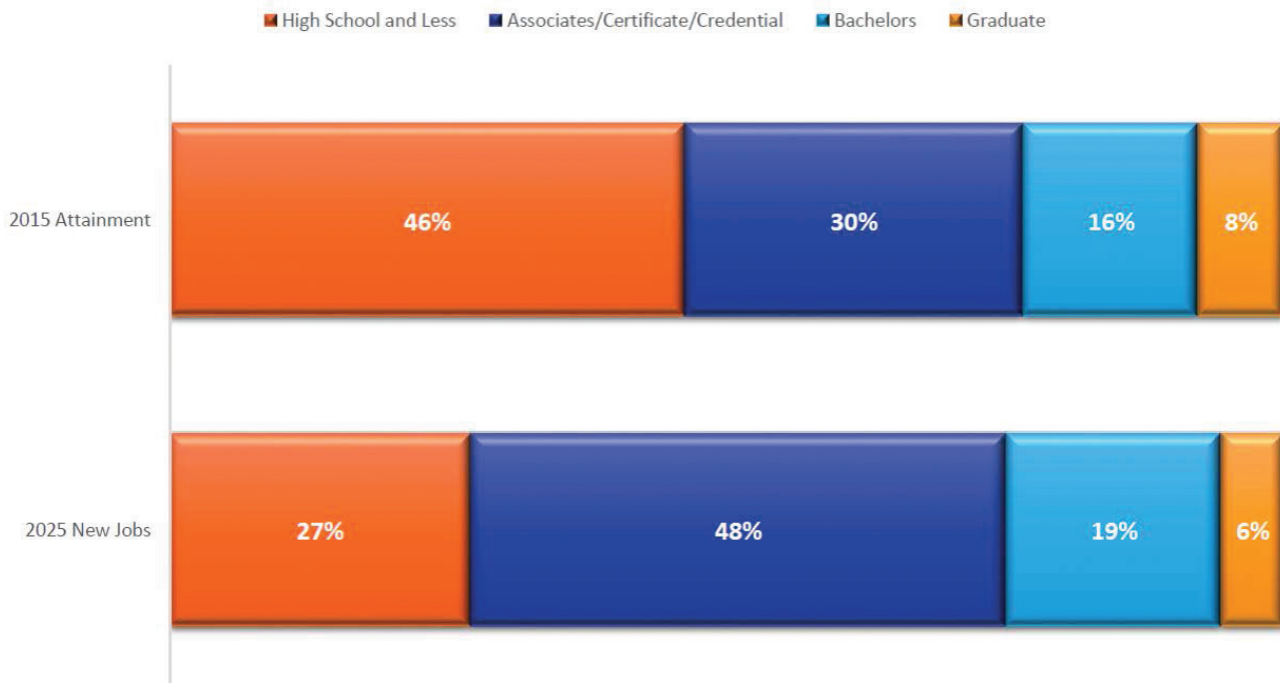

Introduction

Oklahoma has 1,670,046 jobs by industry, and the number is projected to grow 7.8 percent to 1,946,040 by 2025. This aggressive growth projection reinforces the need for all Oklahomans to have the skills and knowledge necessary to be productively engaged in the workplace. The Oklahoma Department of Career and Technology Education provides programs and services that support Oklahoma's job growth for each of the key business ecosystems identified by the Oklahoma Department of Commerce.

The specific needs of the current workforce and the workforce projected to exist in 2025 indicate a majority of workers will need certificates, credentials or associate degrees to maintain the growth of Oklahoma's economy. Business and industry require and will continue to require a qualified workforce.

Oklahoma's Career and Technology Education System is focused on developing a world-class workforce.

Oklahoma CareerTech delivers educational experiences through a network of 396 K-12 school districts, 29 technology center districts, 16 skills center sites and 30 adult basic education providers.

CareerTech's ultimate goal is to improve Oklahoma's economy by providing individuals with the training and skills necessary to be successful in the workplace and providing companies with the required workforce necessary to compete globally.

Oklahoma's Workforce Gap

Source: OK Office of Workforce Development; EMSI 2016.2
2025 Estimates based on new jobs created and entry level job requirements