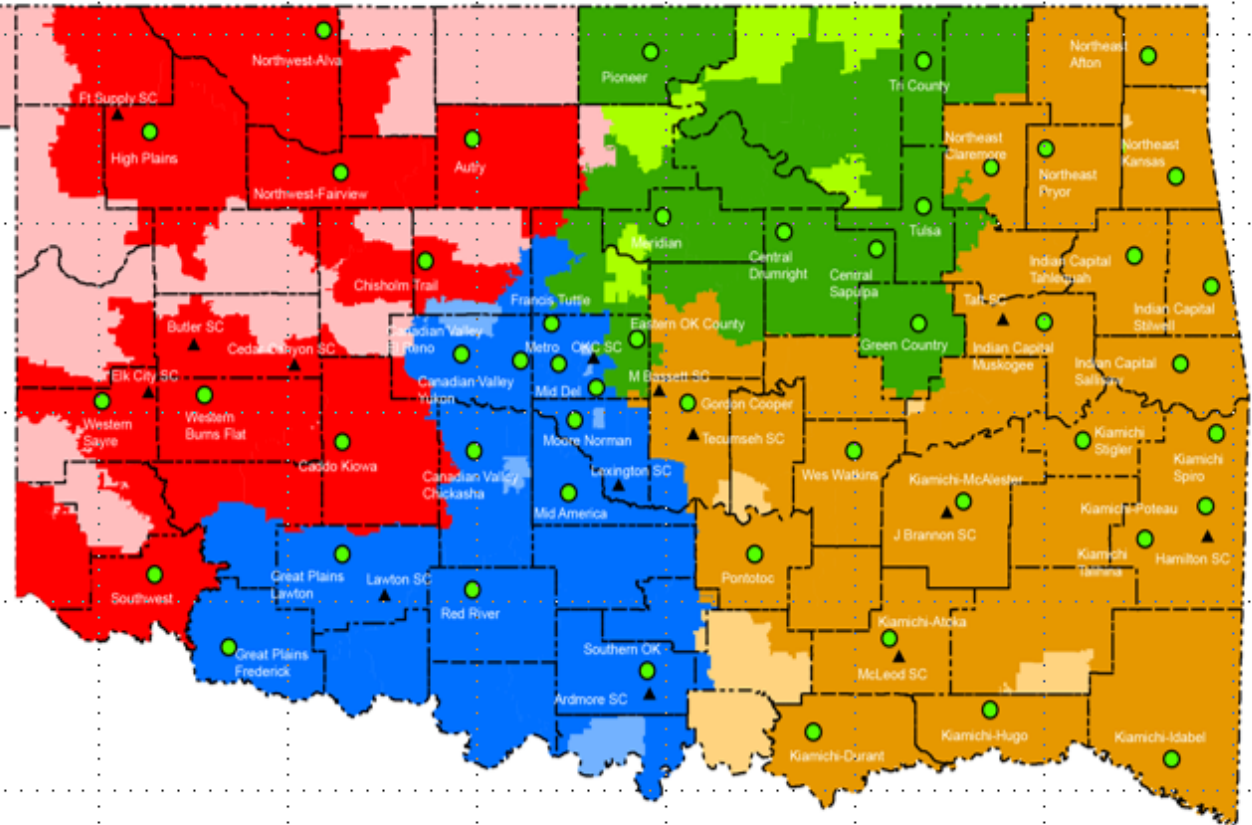

**OKLAHOMA**  
**CareerTech**  
 BMITE Business, Marketing, &  
 Information Technology Education

● Technology Center campus

▲ Skills Centers campus

2021-22