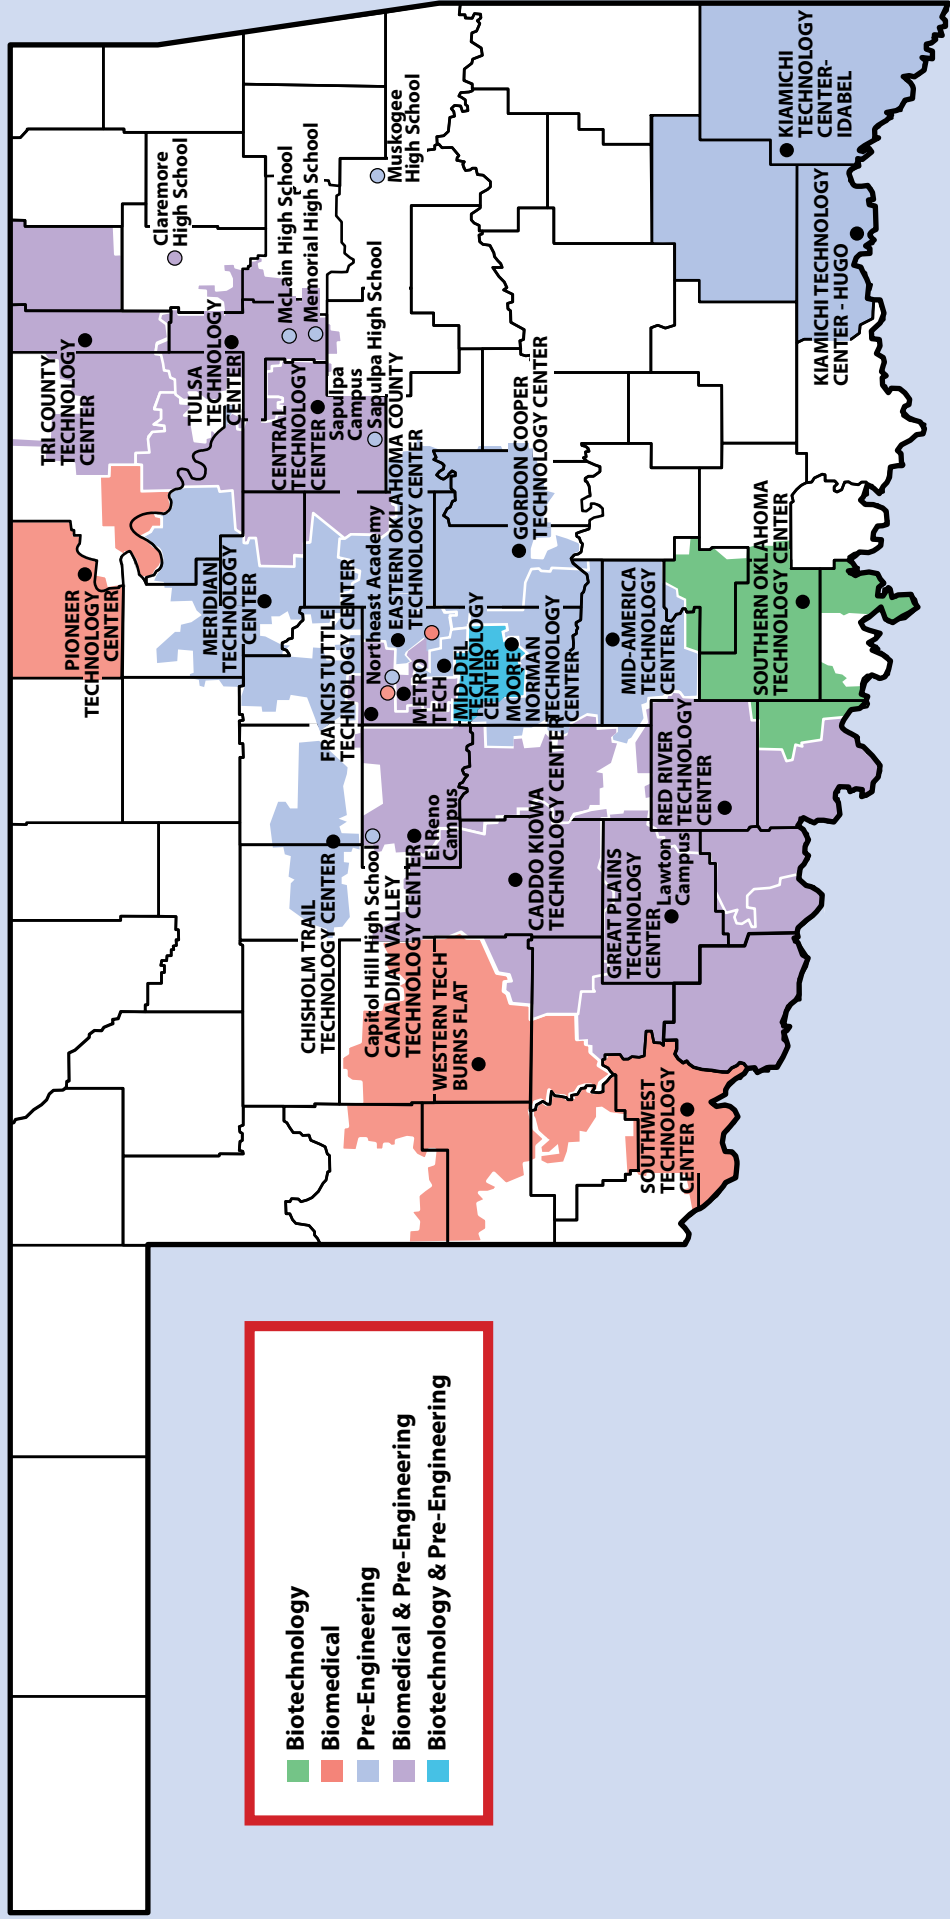

OKLAHOMA CAREERTECH STEM EDUCATION INSPIRING THE FUTURE

STEM EDUCATION STAFF

Oklahoma Department of CareerTech
1500 West Seventh Avenue
Stillwater, OK 74074

Becki Foster

Associate State Director
405.743.5432
bfost@okcareertech.org

STEM

Pre-Engineering, Biomedical, Biotechnology Programs

■	Biotechnology
■	Biomedical
■	Pre-Engineering
■	Biomedical & Pre-Engineering
■	Biotechnology & Pre-Engineering