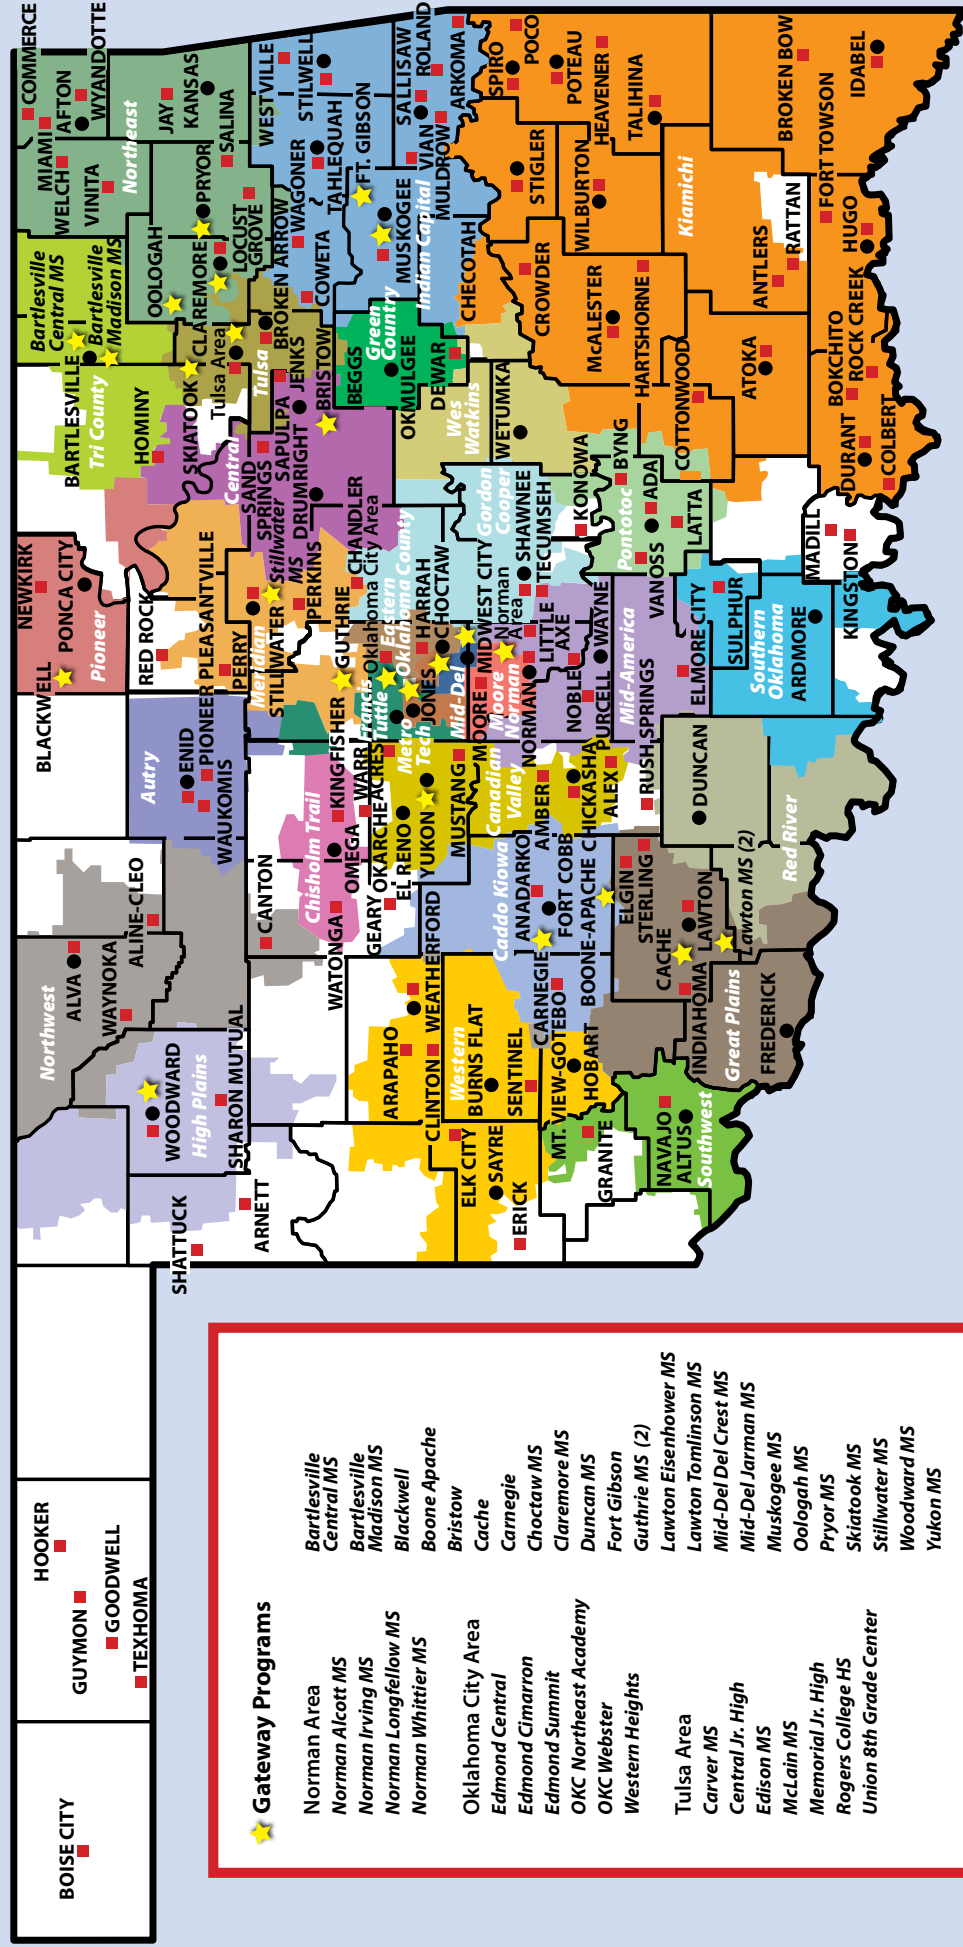

STEM Technology Engineering Programs