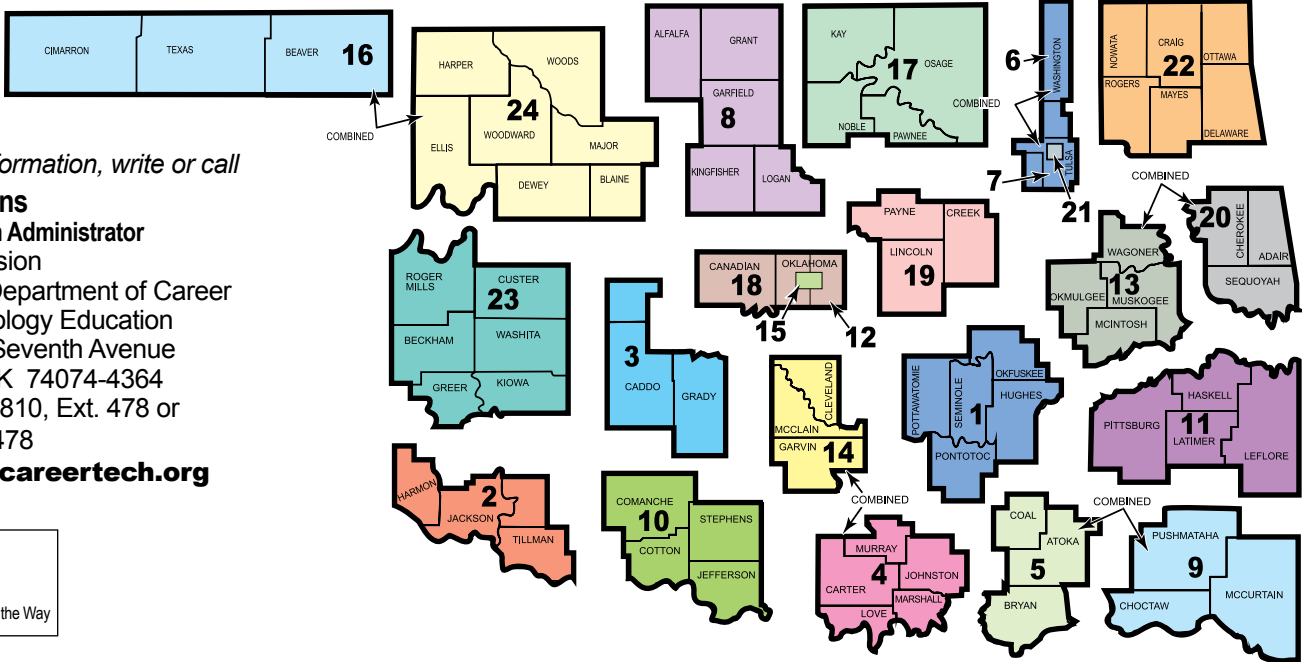

Professional Improvement (PI) Districts

For more information, write or call

Lynn Hawkins
State Program Administrator
STEM Division
Oklahoma Department of Career
and Technology Education
1500 West Seventh Avenue
Stillwater, OK 74074-4364
1-800-522-5810, Ext. 478 or
405-743-5478
lhawk@okcareertech.org

T - New Teacher
TC - TechConnect
GTT - Gateway
PLTW - Project Lead the Way