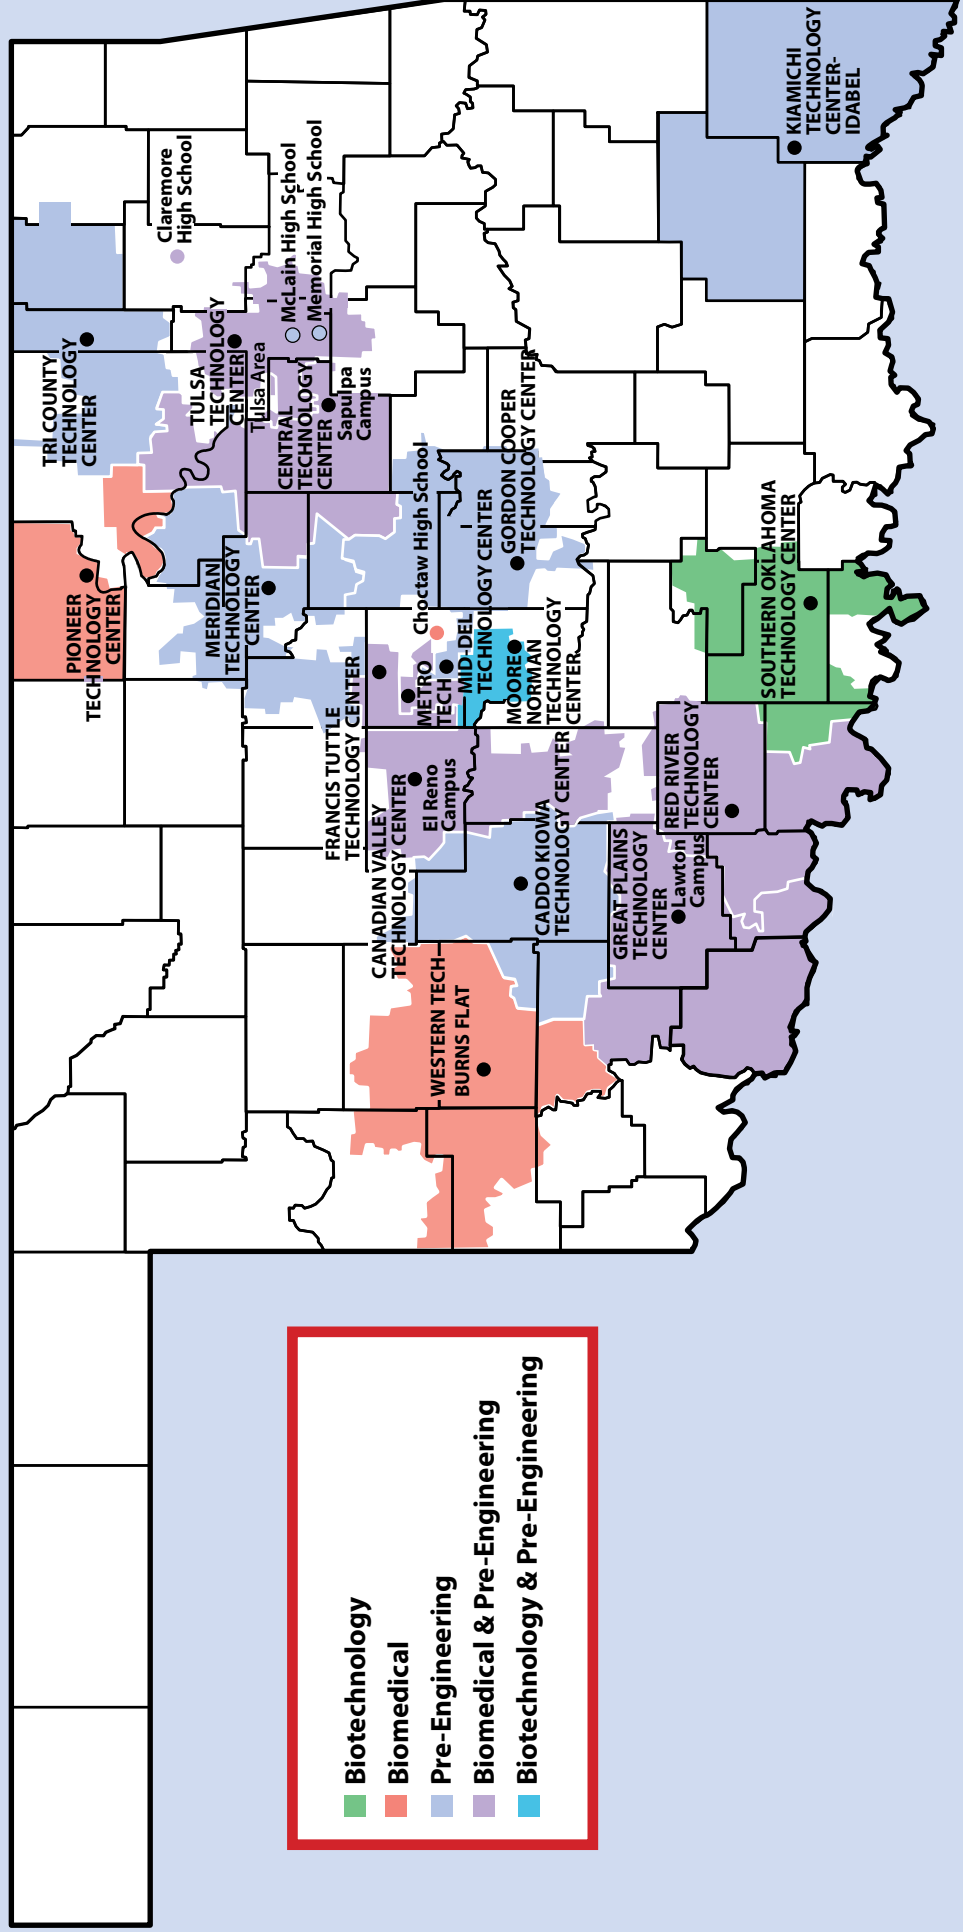

OKLAHOMA CAREERTECH STEM EDUCATION INSPIRING THE FUTURE

STEM EDUCATION STAFF

Oklahoma Department of CareerTech
1500 West Seventh Avenue
Stillwater, OK 74074

Becki Foster

Associate State Director
405.743.5432
bfost@okcareertech.org

*career*tech

STEM Science, Technology,
Engineering and Math

STEM

Pre-Engineering, Biomedical, Biotechnology Programs

■	Biotechnology
■	Biomedical
■	Pre-Engineering
■	Biomedical & Pre-Engineering
■	Biotechnology & Pre-Engineering