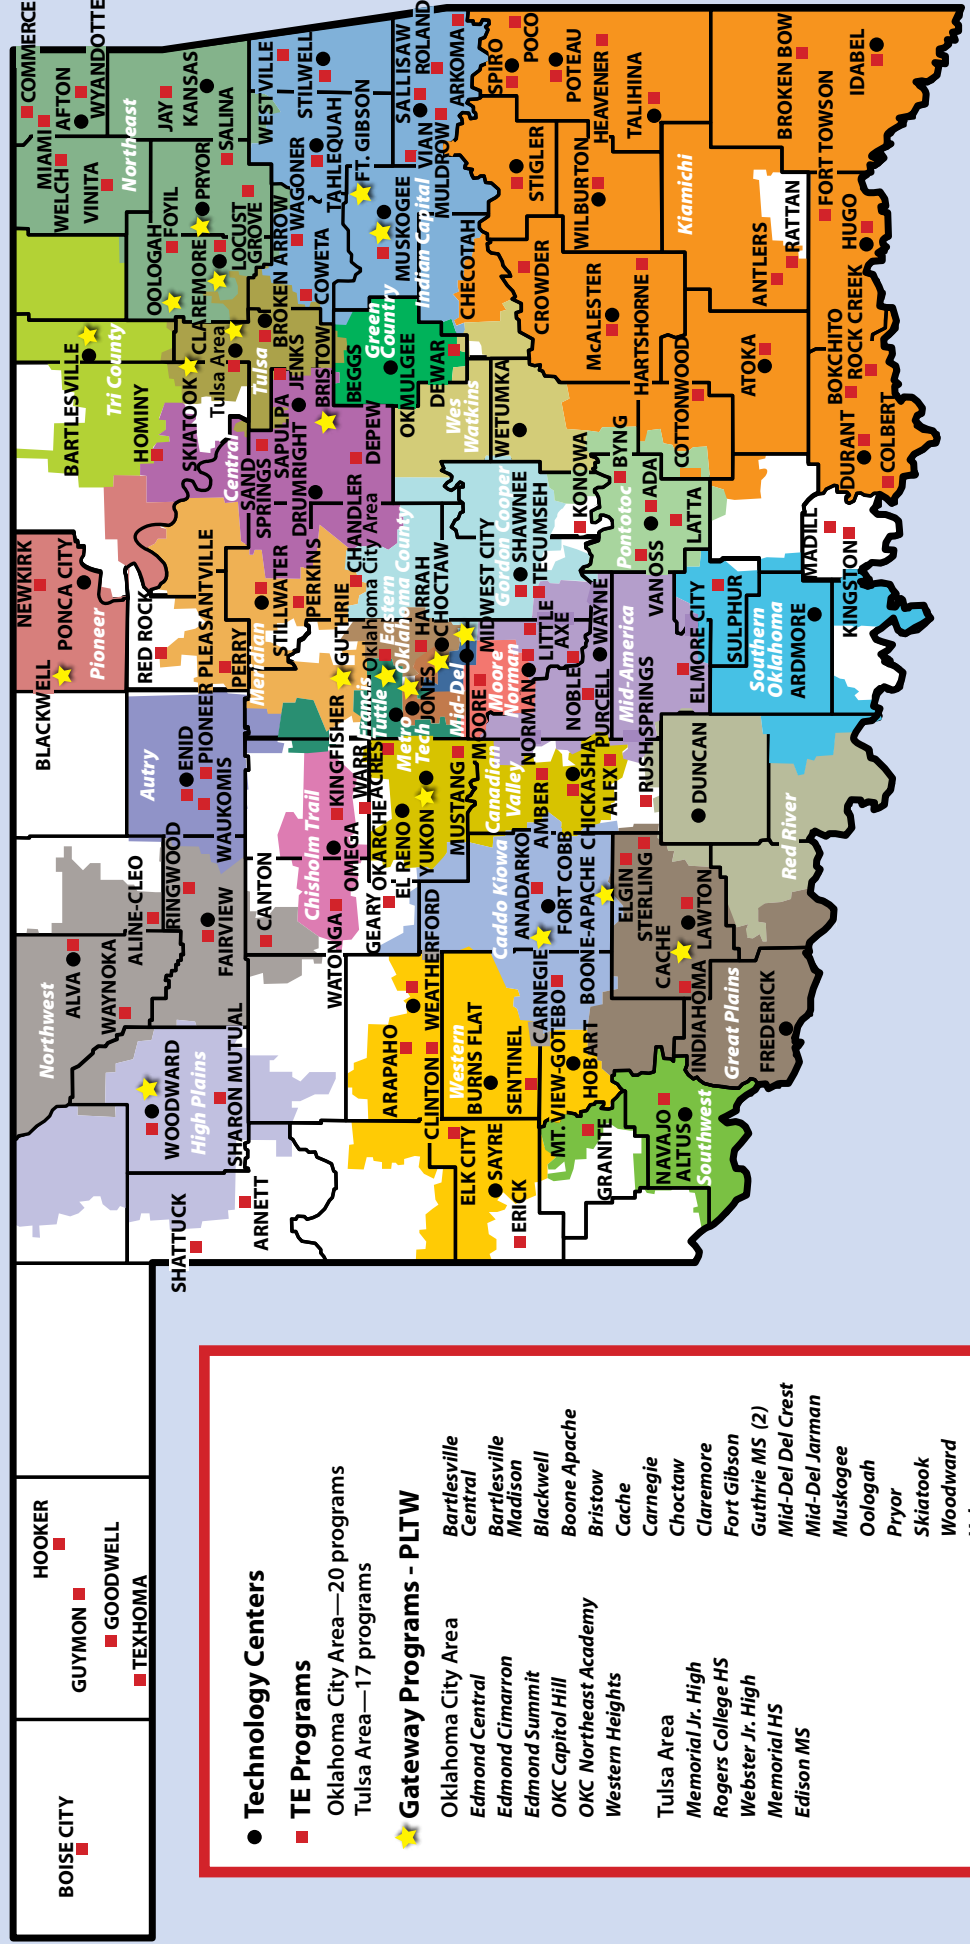

STEM Technology Engineering Programs