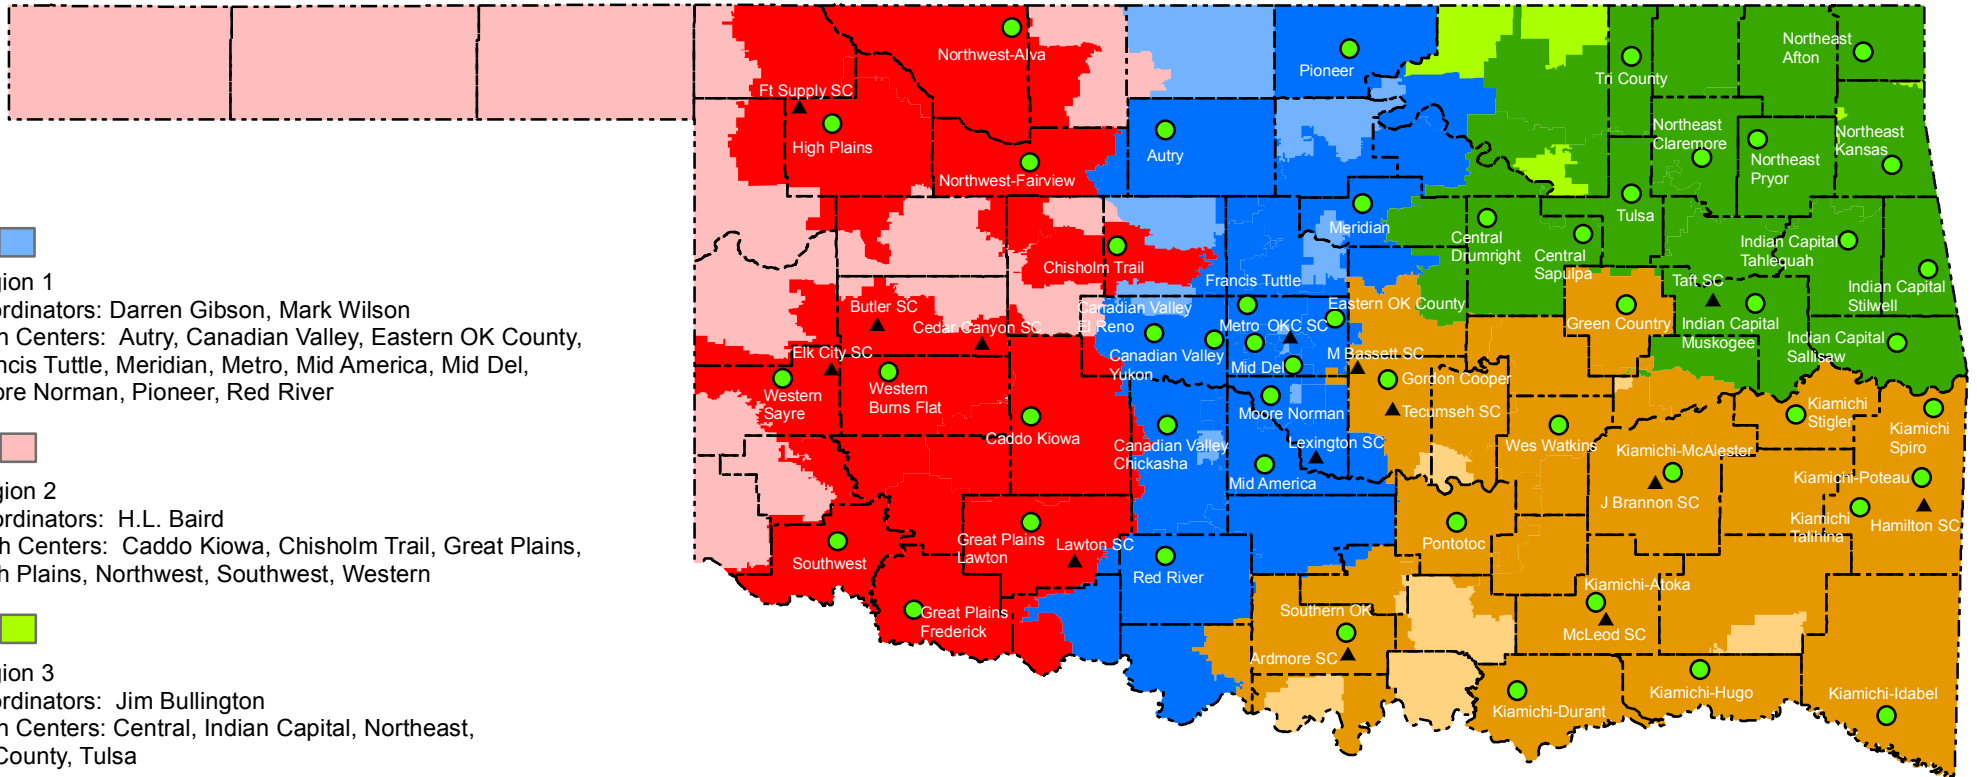

# Trade and Industrial Education Coordinators Regional Assignments

**Region 1**  
 Coordinators: Darren Gibson, Mark Wilson  
 Tech Centers: Autry, Canadian Valley, Eastern OK County, Francis Tuttle, Meridian, Metro, Mid America, Mid Del, Moore Norman, Pioneer, Red River

**Region 2**  
 Coordinators: H.L. Baird  
 Tech Centers: Caddo Kiowa, Chisholm Trail, Great Plains, High Plains, Northwest, Southwest, Western

**Region 3**  
 Coordinators: Jim Bullington  
 Tech Centers: Central, Indian Capital, Northeast, Tri County, Tulsa