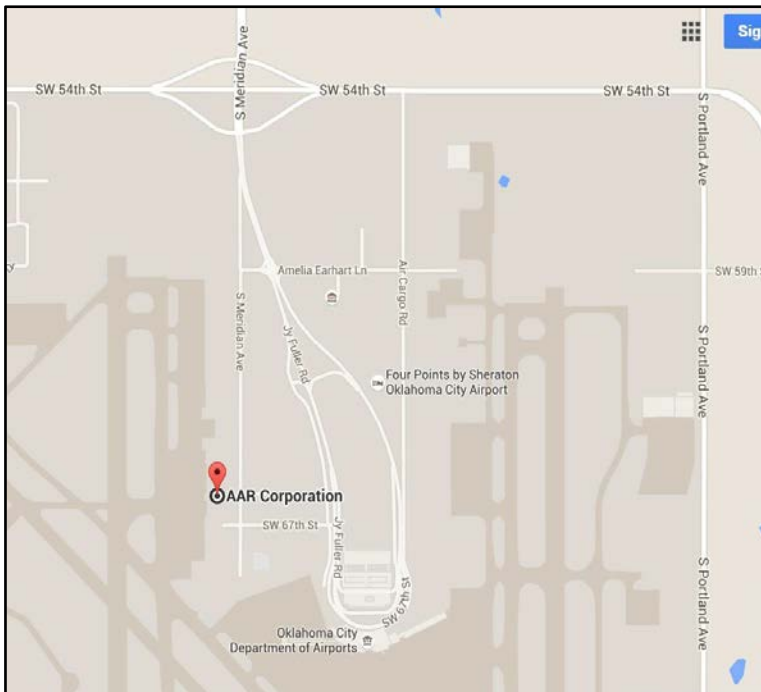

FLIGHT OKLAHOMA CITY TO LOUISVILLE, KENTUCKY
AIRPORT DROPOFF, PICKUP AND FREE GUEST VEHICLE PARKING (NO BUSES)

DROPOFF, PICKUP, FREE GUEST PARKING VEHICLES (NO BUSES):

Name: AAR – Fixed Base Operations
Address: 6501 S. Meridian | Oklahoma City, OK 73159
Phone: 405-218-3160

Atlantic Aviation
1131 Standiford Avenue | Louisville, KY 40213
24/7 HELP LINE 1-813-335-4095

Return Date: June 25, 2016
Checkin Time: 06:30 AM Local
Depart Time: 08:00 AM Local

OKLAHOMA CITY DIRECTIONS TO AAR CORP.
6501 SOUTH MERIDIAN, OKLAHOMA CITY OK 73159

FROM OK-74 SOUTH

Follow OK-74 South into Oklahoma City Take Exit 116B OK-152 W Airport Road Take South Meridian Avenue Exit Destination 2.5 Miles on Right

FROM I-40 WEST

Follow I-40 West to OK-3 West Exit Take Exit 116A SW 54th St. Take SW 54th Street to S Meridian Ave Exit Destination 2.5 Miles on Right

FROM I-35 NORTH

Follow I-35 North to OK-3 West Exit Take Exit 116A (SW 54th St.) Take SW 54th Street to S Meridian Ave Exit Destination 2.5 Miles on Right

FROM I-40 EAST

Follow I-40 East to Oklahoma City Take Exit 145 for South Meridian Ave Turn Right on South Meridian Ave Destination on your Right