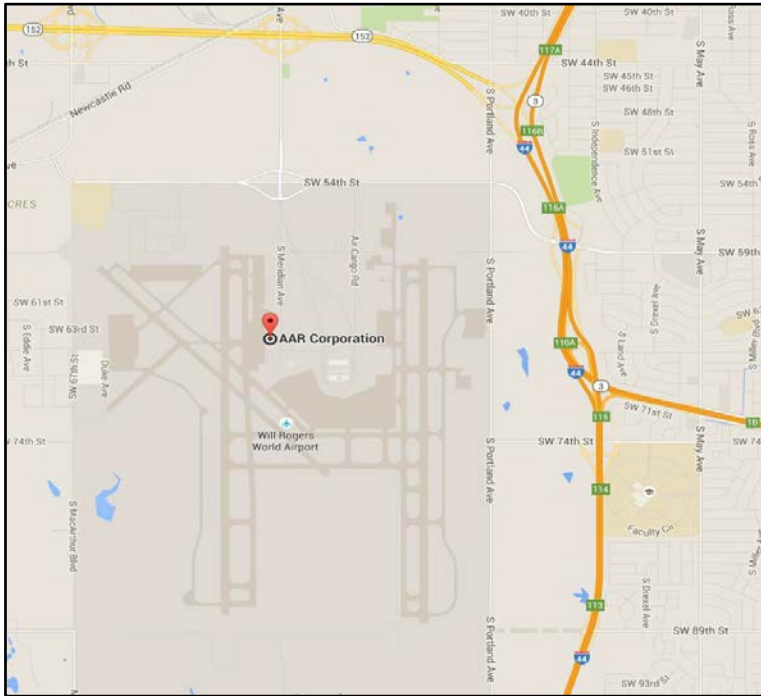

FLIGHT OKLAHOMA CITY TO LOUISVILLE, KENTUCKY
AIRPORT DROPOFF, PICKUP AND FREE GUEST VEHICLE PARKING (NO BUSES)

DROPOFF, PICKUP, FREE GUEST PARKING VEHICLES (NO BUSES):

Name: AAR – Fixed Base Operations
Address: 6501 S. Meridian | Oklahoma City, OK 73159
Phone: 405-218-3160

LOUISVILLE, KENTUCKY RETURN FLIGHT TO OKC JUNE 25, 2016

We will have 3 motor Coaches at Marriott Hotel that will be parked at the same location as where they originally dropped you. The motor coaches will be available for boarding Saturday, June 25 at 6:30 AM. Please be available for boarding at that time. We will need each motor coach full before it can take off. If you have to break up your group to fit in more than one motor coach, please do so as you can hook back up at the airport. For those of you who are not taking motor coach from the hotel or will need to meet us there for whatever reason, the following is the address you need to go to for boarding your flight for OKC departing at 8:00 AM

Atlantic Aviation
1131 Standiford Avenue | Louisville, KY 40213
24/7 HELP LINE 1-813-335-4095

Return Date: June 25, 2016
Checkin Time: 06:30 AM Local
Depart Time: 08:00 AM Local

OKLAHOMA CITY DIRECTIONS TO AAR CORP.
6501 SOUTH MERIDIAN, OKLAHOMA CITY OK 73159

FROM US-270 EAST:

Follow US-270 East onto I-40 East Take Exit 145 - South Meridian Avenue Turn Right On South Meridian Avenue Destination 2.5 Miles on Right.

FROM I-44 EAST

Follow I-44 East to Oklahoma City Take Exit 116A – SW 59th Street Take South Meridian Avenue Exit Destination 2.5 Miles on Right