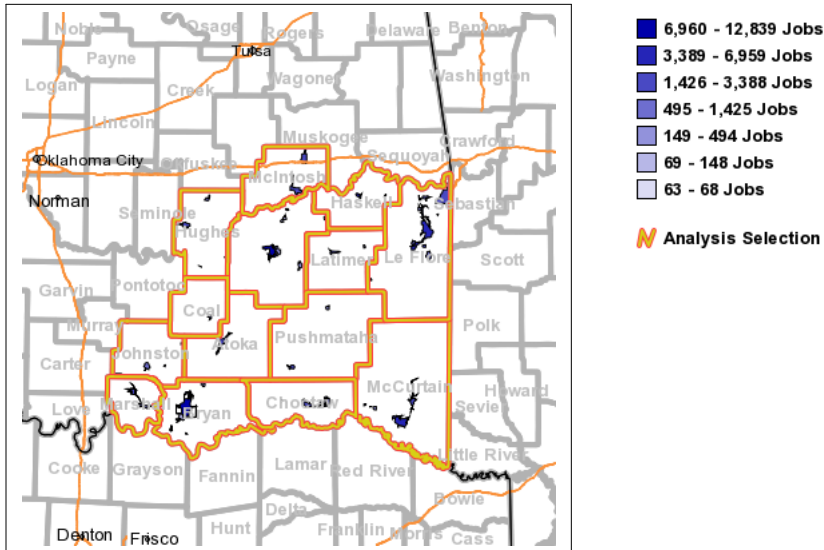

Kiamichi Technology Centers 2010 Work Area Comparison Report by Places (Cities, CDPs, etc.)

Source: U.S. Census Bureau, OnTheMap Application and LEHD Origin-Destination Employment Statistics (Beginning of Quarter Employment, 2nd Quarter of 2002-2010).
Notes:

Job Counts by Places (Cities, CDPs, etc.) in 2010 - All Jobs

	 Total	Filter Share
Millerton town, OK	184	100.0%
Canadian town, OK	168	100.0%
Sawyer town, OK	150	100.0%
Tushka town, OK	139	100.0%
Red Oak town, OK	134	100.0%
Achille town, OK	121	100.0%
Stuart town, OK	116	100.0%
Calera town, OK	105	100.0%
Mannsville town, OK	103	100.0%
Crowder town, OK	93	100.0%
Colbert town, OK	75	100.0%
Soper town, OK	75	100.0%
Oakland town, OK	67	100.0%
Gerty town, OK	63	100.0%
All Other Places (Cities, CDPs, etc.)	656	100.0%